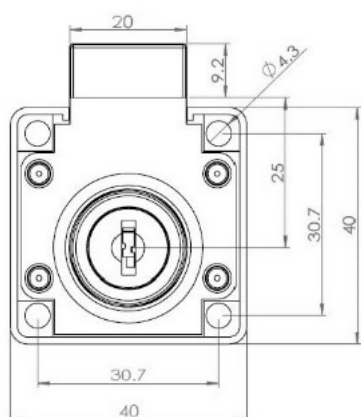

## Description:

Rim Lock 850,  $\varnothing 19 \times 26$ mm, Drawer, NPL, CK SISO

## Item number:

14.01.075-0

Units	Box	Carton	HS Code	Barcode
Pcs.	12	120	8301300000	
				5704866032636