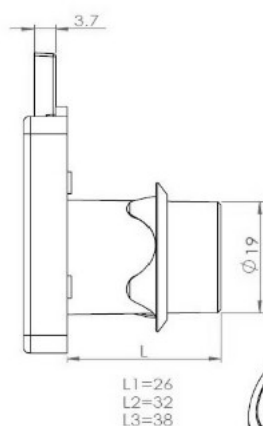

## Description:

Rim Lock 850,  $\varnothing 19 \times 26$ mm, Drawer, NPL, CK SISO

## Item number:

14.01.075-0

Units	Box	Carton	HS Code	Barcode
Pcs.	12	120	8301300000	
				5704866032636