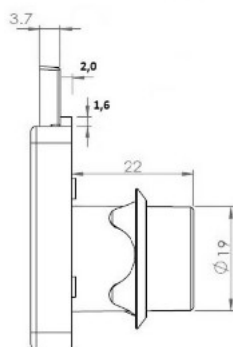

PRODUCT SHEET

Description:

Rim Lock 850, $\varnothing 19 \times 22 \text{mm}$, Drawer, NPL, Round SISO Metal Key

Item number:

14.01.072-0

| Units | Box | Carton | HS Code | Barcode |
|-------|-----|--------|------------|--|
| Pcs. | 12 | 192 | 8301300000 |  |
| | | | | 5704866032599 |