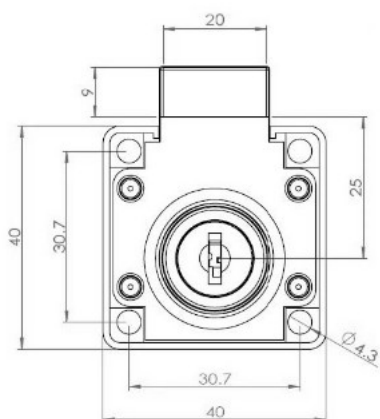

PRODUCT SHEET

Description:

Rim Lock 850, $\varnothing 19 \times 22 \text{mm}$, Drawer, NPL, Round SISO Metal Key

Item number:

14.01.072-0

| Units | Box | Carton | HS Code | Barcode |
|-------|-----|--------|------------|--|
| Pcs. | 12 | 192 | 8301300000 |  |
| | | | | 5704866032599 |