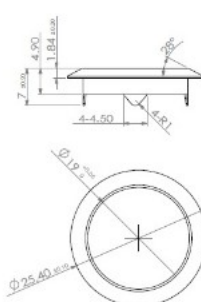

PRODUCT SHEET

Description:

Rim Lock 850, $\varnothing 19 \times 22 \text{mm}$, Drawer, NPL, Round SISO Metal Key

Item number:

14.01.072-0

| Units | Box | Carton | HS Code | Barcode |
|-------|-----|--------|------------|--|
| Pcs. | 12 | 192 | 8301300000 |  |
| | | | | 5704866032599 |