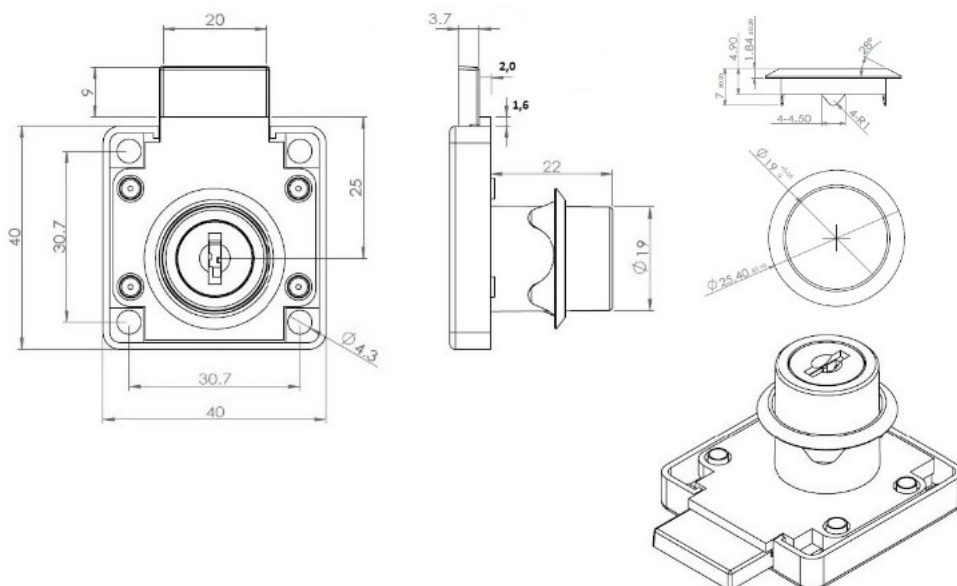

## Description:

Rim Lock M-850,  $\varnothing 19 \times 22$ mm, Drawer, Black Anod., CK SISO, #J11

## Item number:

14.01.067-9

Units	Box	Carton	HS Code	Barcode
Pcs.	12	192	8301300000	
				5704866499552