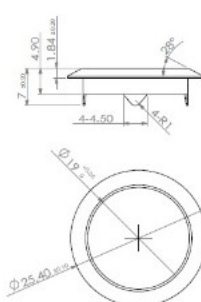

PRODUCT SHEET

Description:

Rim Lock 850, $\varnothing 19 \times 22 \text{mm}$, Drawer, Black Ano, CK SISO, KA D20

Item number:

14.01.067-5

Units	Box	Carton	HS Code	Barcode
Pcs.	12	192	8301300000	
				5704866498685