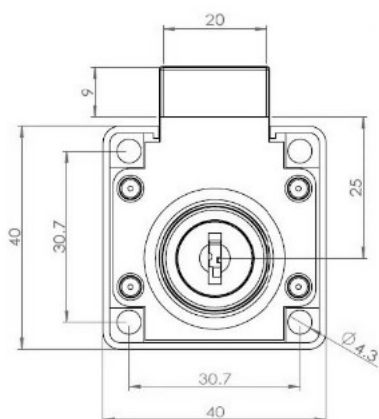

PRODUCT SHEET

Description:

Rim Lock 850, $\varnothing 19 \times 22 \text{mm}$, Drawer, Black Ano, CK SISO, KA D20

Item number:

14.01.067-5

Units	Box	Carton	HS Code	Barcode
Pcs.	12	192	8301300000	
				5704866498685