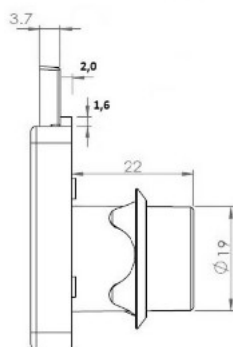

PRODUCT SHEET

Description:

Rim Lock 850, $\varnothing 19 \times 22 \text{mm}$, Drawer, Black Ano, CK SISO, KA D20

Item number:

14.01.067-5

Units	Box	Carton	HS Code	Barcode
Pcs.	12	192	8301300000	
				5704866498685