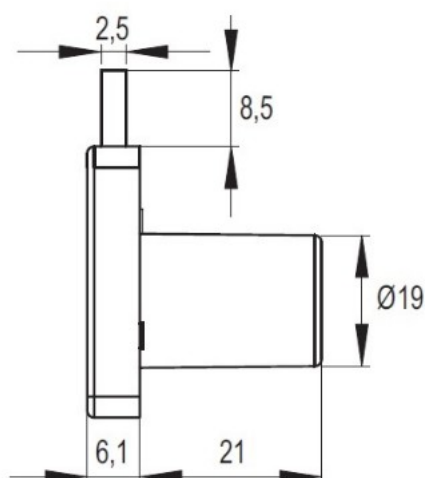

PRODUCT SHEET

Description:

Rim Lock 850, $\varnothing 19 \times 21$ mm, CPL - Zamak, HCK CPH, KA No.800

Item number:

14.01.056-5

Units	Box	Carton	HS Code	Barcode
Pcs.	12	120	8301300000	
				5704866446914

SISO A/S