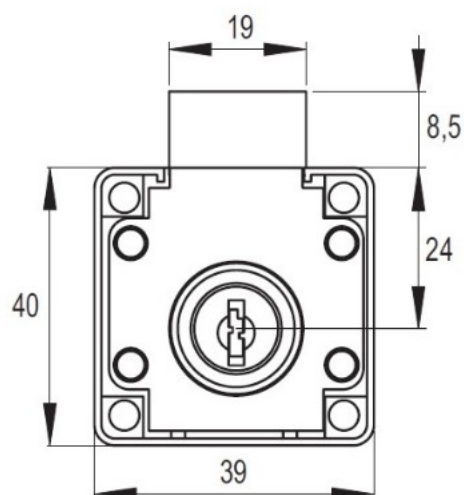

PRODUCT SHEET

Description:

Rim Lock 850, $\varnothing 19 \times 21$ mm, CPL - Zamak, HCK CPH, KA No.800

Item number:

14.01.056-5

Units	Box	Carton	HS Code	Barcode
Pcs.	12	120	8301300000	
				5704866446914

SISO A/S