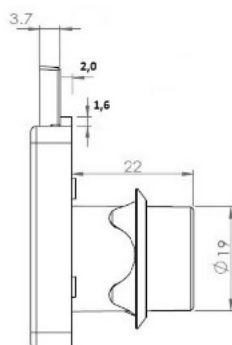

## Description:

Rim Lock 850,  $\varnothing 19 \times 22 \text{mm}$ , Drawer, NPL, W/Grey SISO DK Name Plate in Plastic On Lock Body, CK:SISO

## Item number:

14.01.054-0

Units	Box	Carton	HS Code	Barcode
Pcs.	30	240	8301300000	
				5704866032360