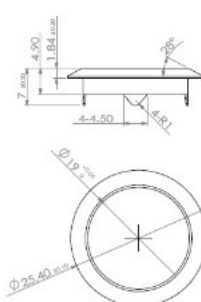

## Description:

Rim Lock 850,  $\varnothing 19 \times 22 \text{mm}$ , Drawer, NPL, W/Grey SISO DK Name Plate in Plastic On Lock Body, CK:SISO

## Item number:

14.01.054-0

Units	Box	Carton	HS Code	Barcode
Pcs.	30	240	8301300000	
				5704866032360