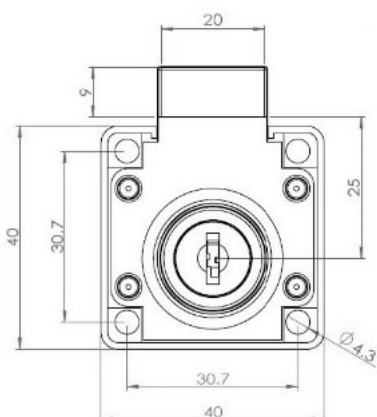

## Description:

Rim Lock 850,  $\varnothing 19 \times 22 \text{mm}$ , Drawer, NPL, W/Grey SISO DK Name Plate in Plastic On Lock Body, CK:SISO

## Item number:

14.01.054-0

Units	Box	Carton	HS Code	Barcode
Pcs.	30	240	8301300000	
				5704866032360