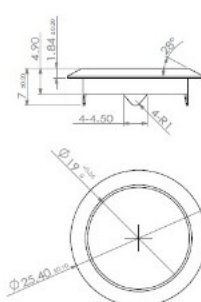

PRODUCT SHEET

Description:

Rim Lock 850, $\varnothing 19 \times 22 \text{mm}$, Drawer, NPL, CK SISO

Item number:

14.01.052-2

Units	Box	Carton	HS Code	Barcode
Pcs.	12	192	8301300000	
				5704866032292

SISO A/S