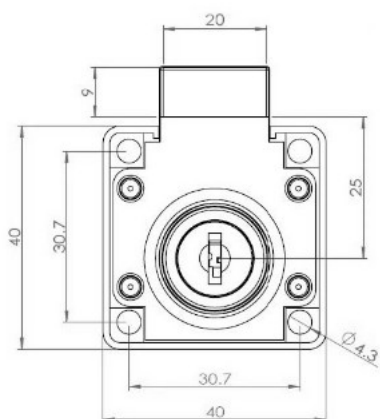

PRODUCT SHEET

Description:

Rim Lock 850, $\varnothing 19 \times 22 \text{mm}$, Drawer, NPL, CK SISO

Item number:

14.01.052-2

Units	Box	Carton	HS Code	Barcode
Pcs.	12	192	8301300000	
				5704866032292

SISO A/S