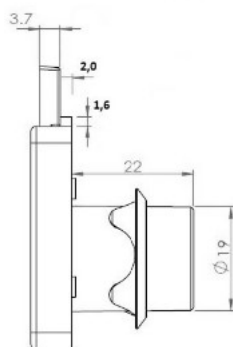

PRODUCT SHEET

Description:

Rim Lock 850, $\varnothing 19 \times 22 \text{mm}$, Drawer, NPL, CK SISO

Item number:

14.01.052-2

Units	Box	Carton	HS Code	Barcode
Pcs.	12	192	8301300000	
				5704866032292

SISO A/S