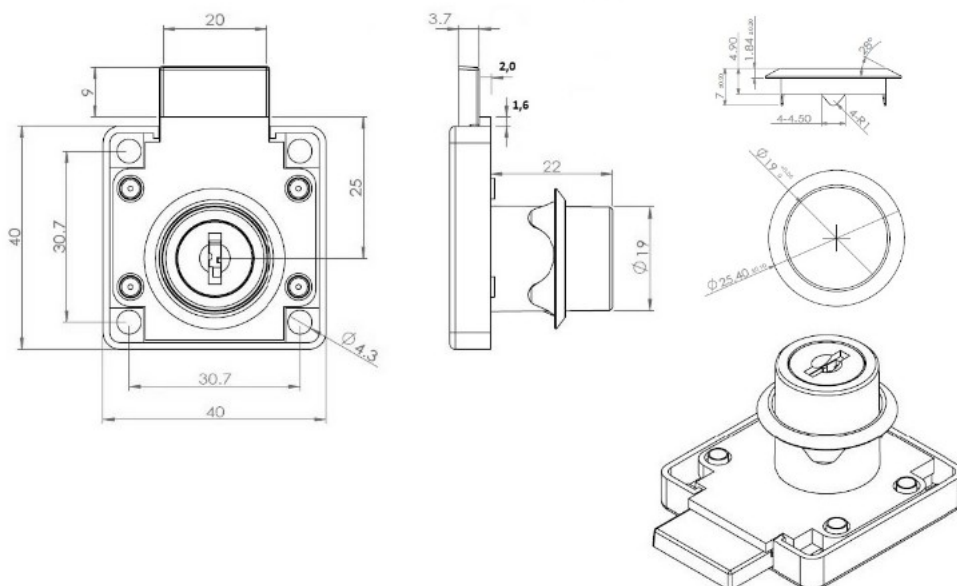

PRODUCT SHEET

Description:

Rim Lock 850, $\varnothing 19 \times 22$ mm, Drawer, NPL, Trans. Flip CK SISO

Item number:

14.01.051-0

Units	Box	Carton	HS Code	Barcode
Pcs.	20	240	8301300000	
				5704866508049

SISO A/S