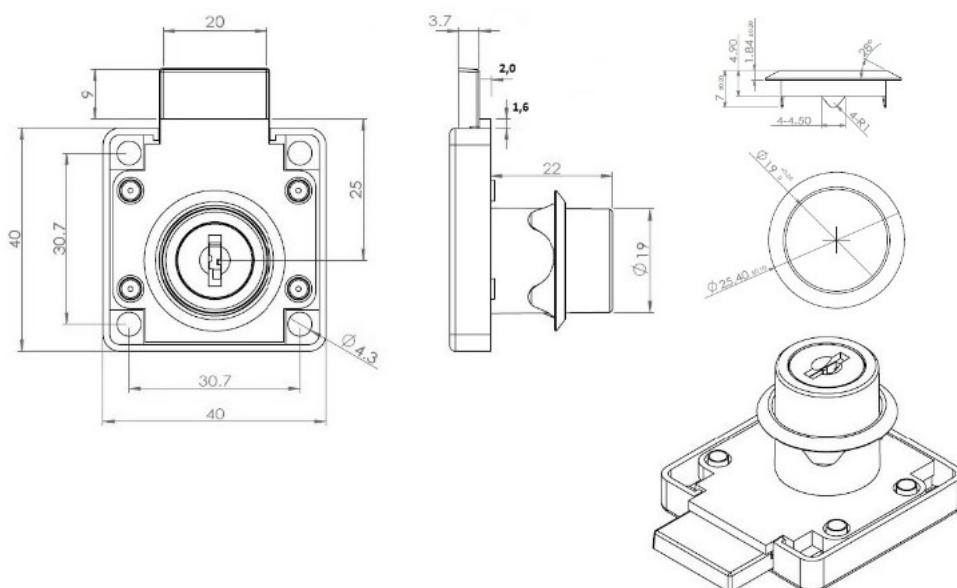

PRODUCT SHEET

Description:

Rim Lock 850, $\varnothing 19 \times 22 \text{mm}$, Drawer, Alu Finish, CK SISO, KA D20

Item number:

14.01.048-0

Units	Box	Carton	HS Code	Barcode
Pcs.	12	240	8301300000	
				5704866032209