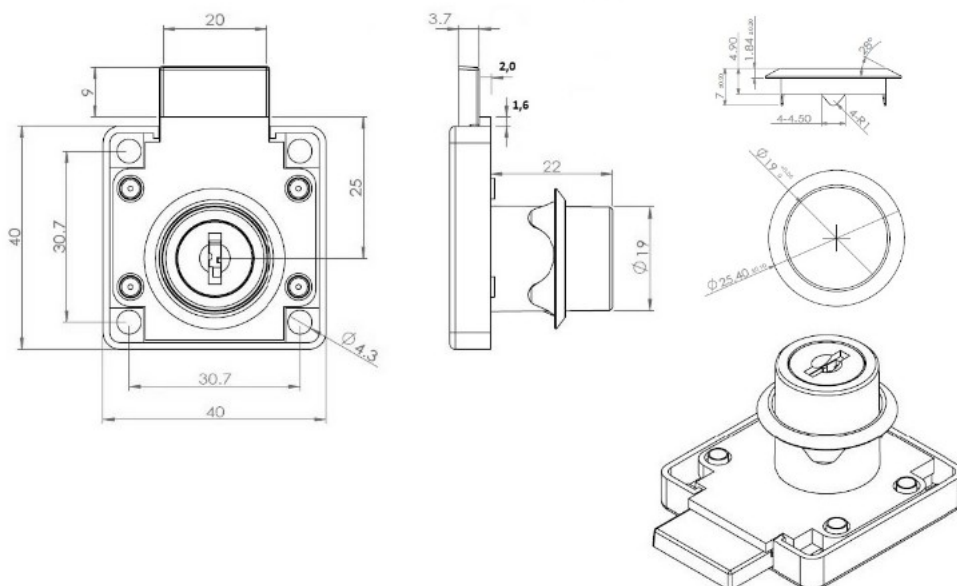

## Description:

Rim Lock 850,  $\varnothing 19 \times 22 \text{mm}$ , Drawer, Alu Finish, MK SISO

## Item number:

14.01.047-0

Units	Box	Carton	HS Code	Barcode
Pcs.	12	240	8301300000	
				5704866032193