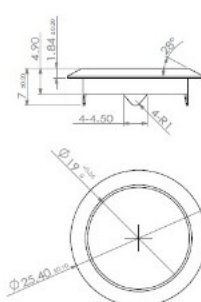

PRODUCT SHEET

Description:

Rim Lock 850, $\varnothing 19 \times 22 \text{mm}$, Drawer, NPL, CK SISO, KA H06

Item number:

14.01.040-9

Units	Box	Carton	HS Code	Barcode
Pcs.	12	192	8301300000	
				5704866032049

SISO A/S

Mileparken 11
DK-2740 Skovlunde
Denmark
VAT: DK 24786013

Phone +45 45 830 900

www.siso.dk
siso@siso.dk

Danske Bank
Nytorv Branch
Copenhagen
SWIFT: DABADKKK

Account no.
4180 3112 112936
IBAN Account
DK7230003112112936