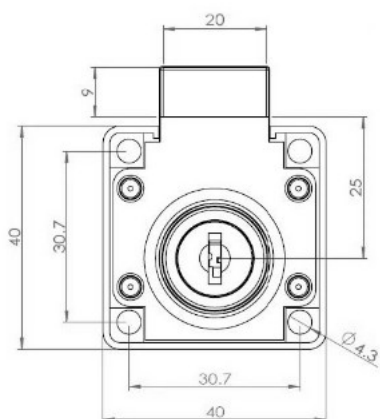

PRODUCT SHEET

Description:

Rim Lock 850, $\varnothing 19 \times 22 \text{ mm}$, Drawer, NPL, CK SISO, KA H05

Item number:

14.01.040-8

Units	Box	Carton	HS Code	Barcode
Pcs.	12	192	8301300000	
				5704866032032