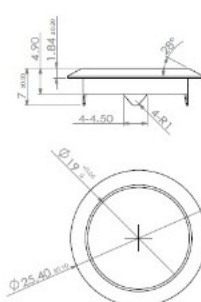

PRODUCT SHEET

Description:

Rim Lock 850, $\varnothing 19 \times 22 \text{ mm}$, Drawer, NPL, CK SISO, KA H05

Item number:

14.01.040-8

Units	Box	Carton	HS Code	Barcode
Pcs.	12	192	8301300000	
				5704866032032