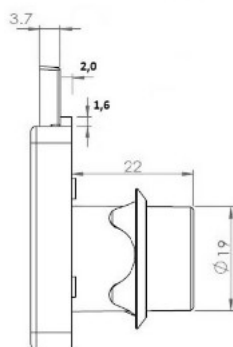

PRODUCT SHEET

Description:

Rim Lock 850, $\varnothing 19 \times 22 \text{ mm}$, Drawer, NPL, CK SISO, KA H05

Item number:

14.01.040-8

Units	Box	Carton	HS Code	Barcode
Pcs.	12	192	8301300000	
				5704866032032