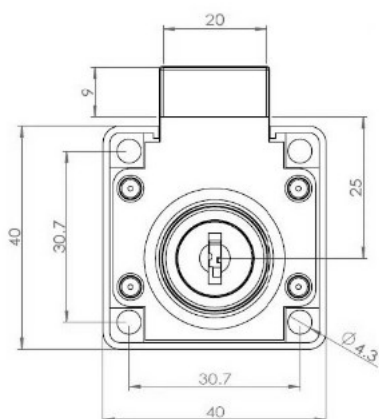

PRODUCT SHEET

Description:

Rim Lock 850, $\varnothing 19 \times 22 \text{mm}$, Drawer, NPL, CK SISO, KA H04

Item number:

14.01.040-7

Units	Box	Carton	HS Code	Barcode
Pcs.	12	192	8301300000	
				5704866032025