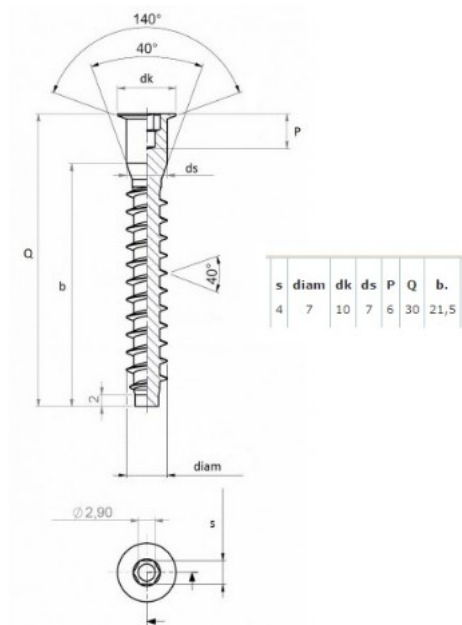

PRODUCT SHEET

Description:

Assembla Screw, CSK, Hex, $\varnothing 7,0 \times 30 \text{mm}$, Steel BZP,W/Hole F/Cap

Item number:

12.17.028-1

Units	Box	Carton	HS Code	Barcode
Pcs.	1	2500	7318149199	
				5704866030250