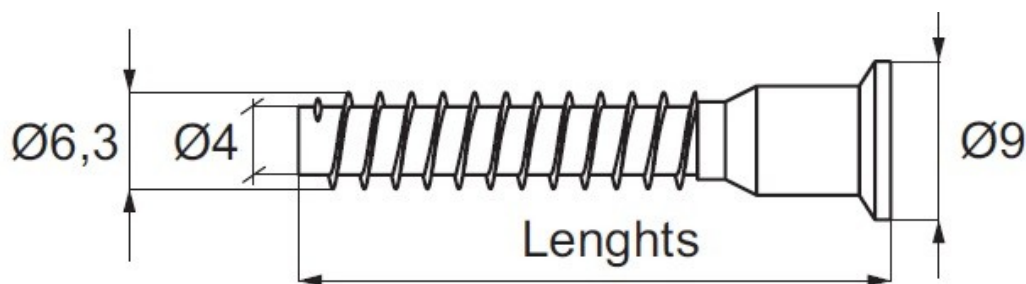

# PRODUCT SHEET

**Description:**

Assembla Screw, CSK, Hex,  $\varnothing 6,3 \times 50$ mm, Steel BZP, W/Hole F/Cap

**Item number:**

12.17.024-0

Units	Box	Carton	HS Code	Barcode
Pcs.		2500	7318149199	 5704866104432