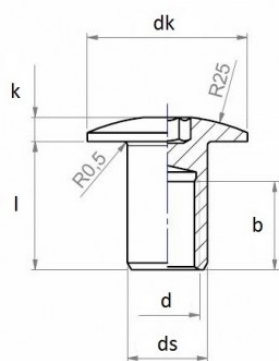

PRODUCT SHEET

Description:

Steel Head D-595,5mm Hex,M8,Head $\varnothing 20 \times 3$ mm,Shaft $\varnothing 10 \times 16$ mm,BRZ

Item number:

12.09.934-0

Units	Box	Carton	HS Code	Barcode
Pcs.		1000	7318190090	 5704866026239