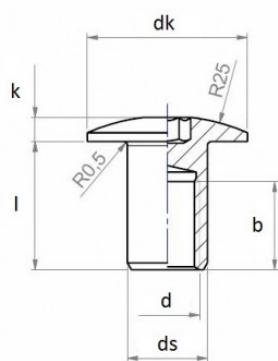

PRODUCT SHEET

Description:

Steel Head D-595,5mm Hex,M8,Head $\varnothing 20 \times 3$ mm,Shaft $\varnothing 10 \times 16$ mm,RAW $\varnothing 10 \times 16$ mm,RAW

Item number:

12.09.931-0

Units	Box	Carton	HS Code	Barcode
Pcs.	1	1000	7318190090	 5704866026208

dk	d	ds	k	l	b.	s
20	M8	10	3	16	12	5