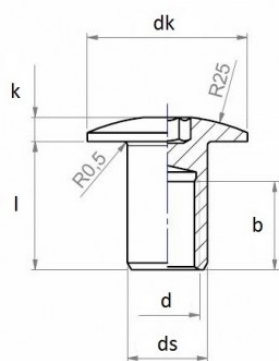

PRODUCT SHEET

Description:

Steel Head D-595,5mm Hex,M8,Head $\varnothing 20 \times 3 \text{mm}$,Shaft $\varnothing 10 \times 16 \text{mm}$,BPL

Item number:

12.09.930-0

Units	Box	Carton	HS Code	Barcode
Pcs.	1	1000	7318190090	
				5704866026192