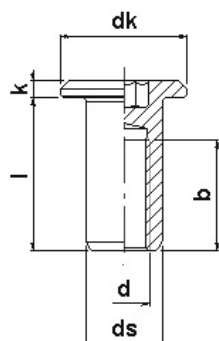

PRODUCT SHEET

Description:

Steel Head F593,5mm Hex,M8,Head $\varnothing 17 \times 2$ mm,Shaft $\varnothing 10 \times 11,5$ mm,BPL

Item number:

12.09.890-0

Units	Box	Carton	HS Code	Barcode
Pcs.	1	2000	7318190090	
				5704866026123