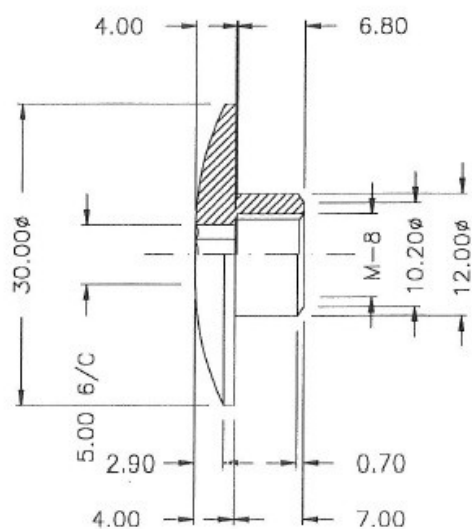

PRODUCT SHEET

Description:

Combifix Head No. 1062, 5mm Hex, M8, Dome Head, Brass Nat.

Item number:

12.09.610-2

| Units | Box | Carton | HS Code | Barcode |
|-------|-----|--------|------------|--|
| Pcs. | 1 | 1000 | 7415390000 |  |
| | | | | 5704866025782 |