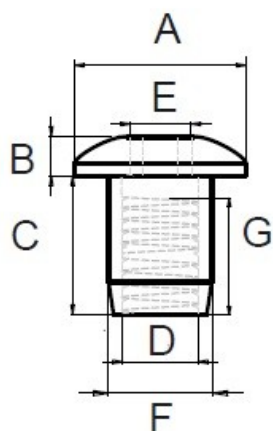

PRODUCT SHEET

Description:

Combifix Head No. 1015, 5mm Closed Hex, M6, Dome Head, NPL, Brass Material

Item number:

12.09.252-0

Units	Box	Carton	HS Code	Barcode
Pcs.	1	3000	7415390000	
				5704866025485

A	B	C	D	E	F	G	NPL	BPL
Ø13 mm	3 mm	10 mm	M6	5 mm	Ø8 mm	6 mm	# 12.09.252	# 12.09.251