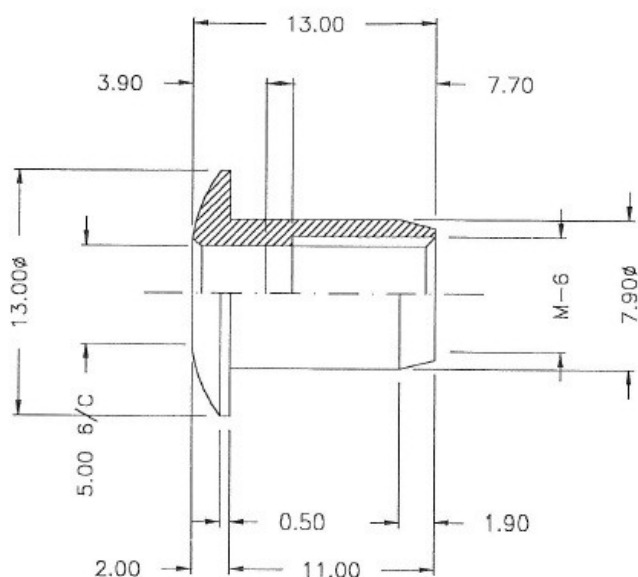

## Description:

Combifix Head No. 1015, 5mm Hex, M6, Dome Head, Brass Nat.

## Item number:

12.09.250-2

| Units | Box | Carton | HS Code    | Barcode   |
|-------|-----|--------|------------|---|
| Pcs.  |     | 4000   | 7415390000 | <br>5704866025447 |