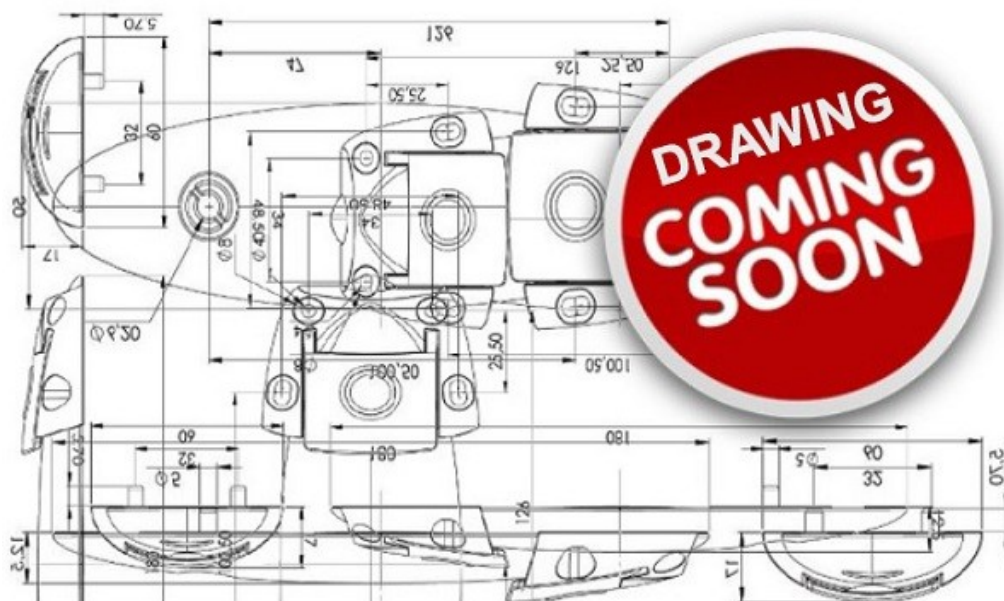

PRODUCT SHEET

Description:

Raised Dome Head Screw, M6x14mm, PZD, Bright Zinc Plated

Item number:

12.06.830-0

Units	Box	Carton	HS Code	Barcode
Pcs.	1000	1000	7318155898	 5704866022927

SISO A/S

Mileparken 11
DK-2740 Skovlunde
Denmark
VAT: DK 24786013