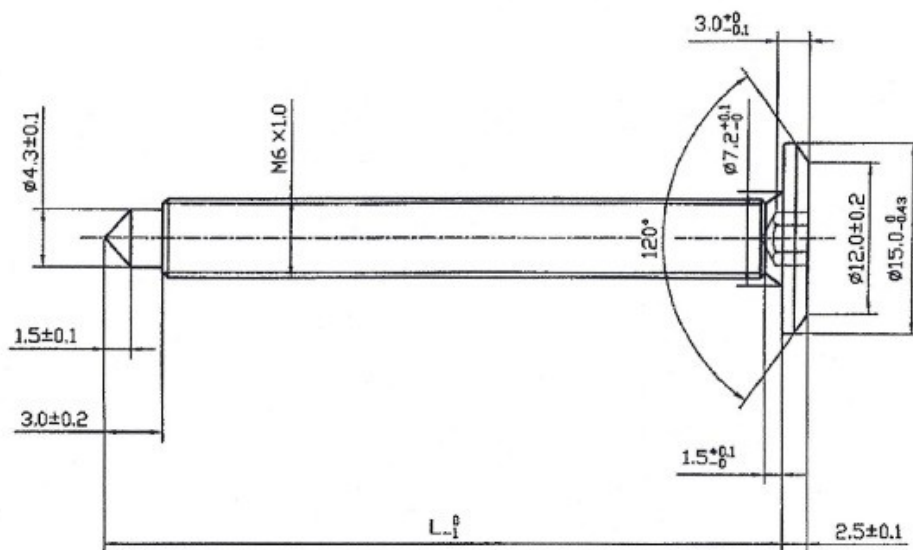

PRODUCT SHEET

Description:

Fifteen Screw, M6x91mm (88+3), Stainless Steel, Pointed

Item number:

12.01.685-0

Units	Box	Carton	HS Code	Barcode
Pcs.	150	900	7318155290	
				5704866020596

Length specification

L ₁
26
31
36
41
46
51
61
71
81
91
101