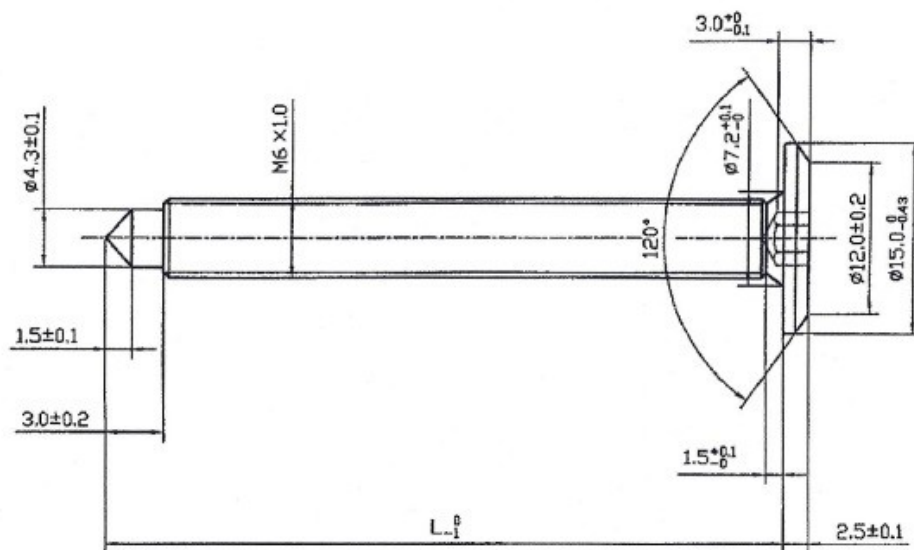

## Description:

Fifteen Screw, M6x80mm (78+3), SS316, Pointed

## Item number:

12.01.680-1

Units	Box	Carton	HS Code	Barcode
Pcs.	100	500	7318155290	
				5704866020589

Length specification

L <sub>1</sub>
26
31
36
41
46
51
61
71
81
91
101