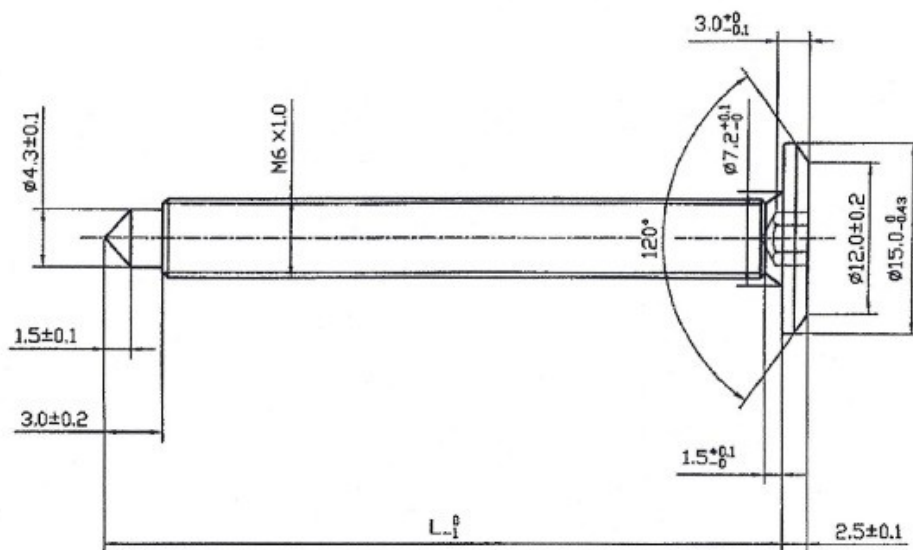

## Description:

Fifteen Screw, M6x70mm (68+3), SS316, Pointed

## Item number:

12.01.670-1

Units	Box	Carton	HS Code	Barcode
Pcs.	150	750	7318155290	 5704866020565

Length specification

L <sub>1</sub>
26
31
36
41
46
51
61
71
81
91
101