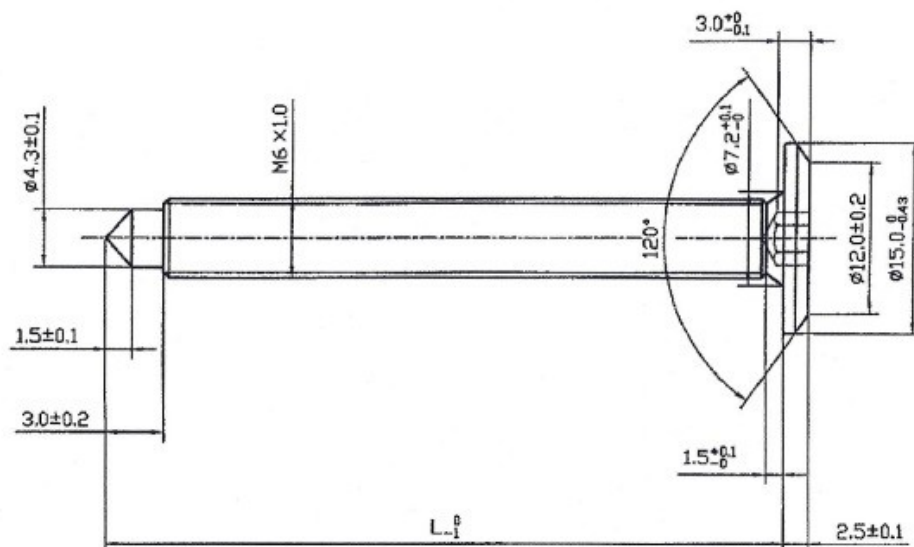

PRODUCT SHEET

Description:

Fifteen Screw, M6x60mm (58+3), SS316, Pointed

Item number:

12.01.660-1

Units	Box	Carton	HS Code	Barcode
Pcs.	200	1400	7318155290	
				5704866020541

Length specification

L ₁
26
31
36
41
46
51
61
71
81
91
101