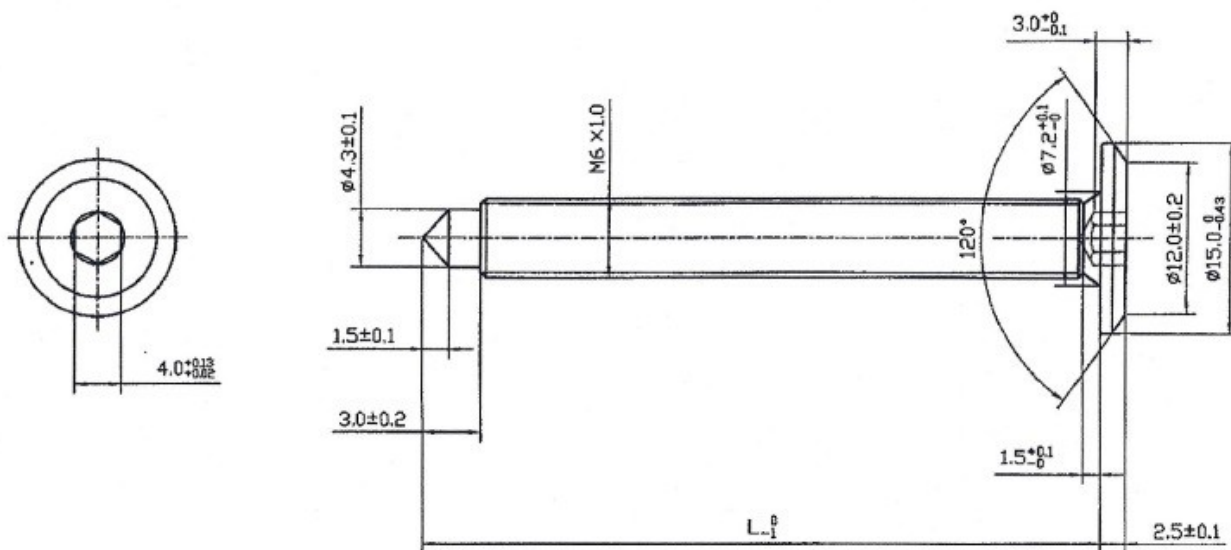

## Description:

Fifteen Screw, M6x50mm (48+3), SS316, Pointed

## Item number:

12.01.650-1

Units	Box	Carton	HS Code	Barcode
Pcs.	300	1500	7318155290	
				5704866020527

Length specification

L <sub>1</sub>
26
31
36
41
46
51
61
71
81
91
101