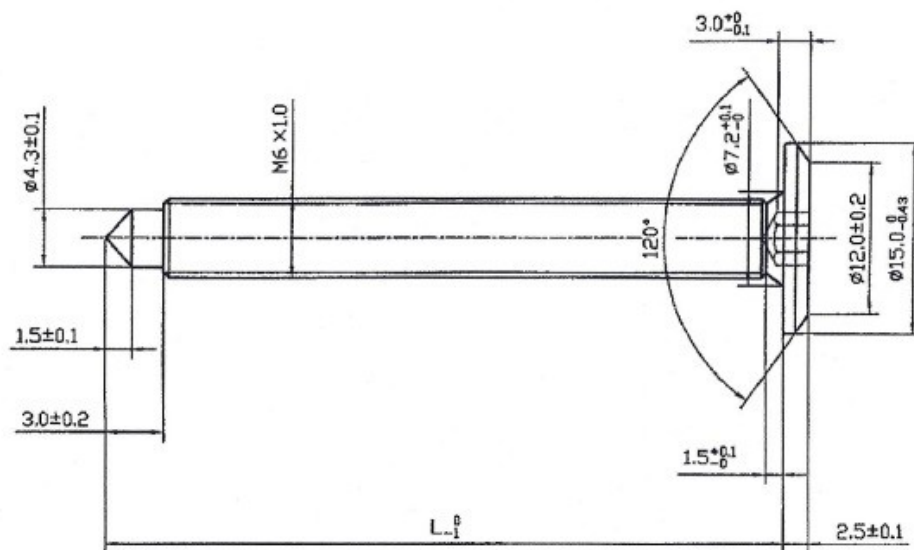

## Description:

Fifteen Screw, M6x45mm (43+3), SS316, Pointed

## Item number:

12.01.645-1

Units	Box	Carton	HS Code	Barcode
Pcs.	300	2100	7318155290	
				5704866020503

Length specification

L <sub>1</sub>
26
31
36
41
46
51
61
71
81
91
101