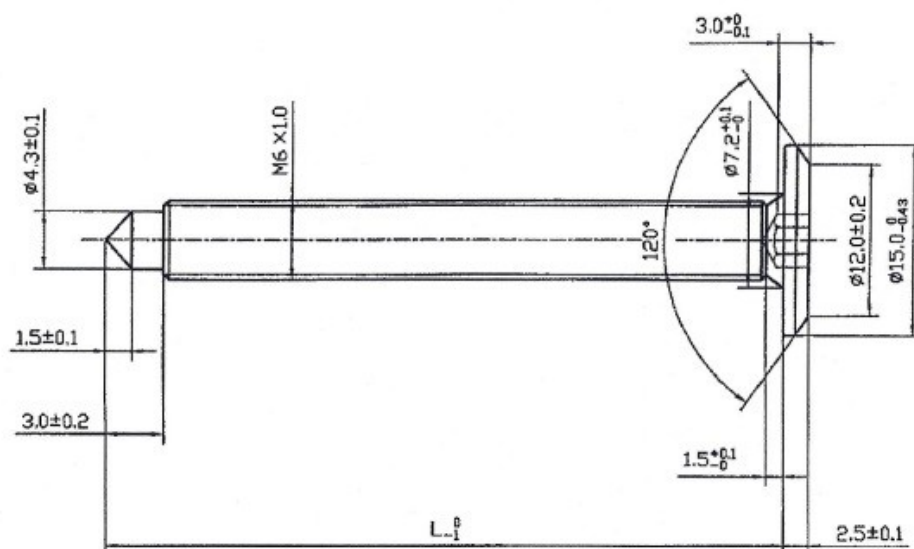

## Description:

Fifteen Screw, M6x30mm (28+3), SS316, Pointed

## Item number:

12.01.630-1

Units	Box	Carton	HS Code	Barcode
Pcs.	500	2000	7318155290	 5704866020435

Length specification

L <sub>1</sub>
26
31
36
41
46
51
61
71
81
91
101