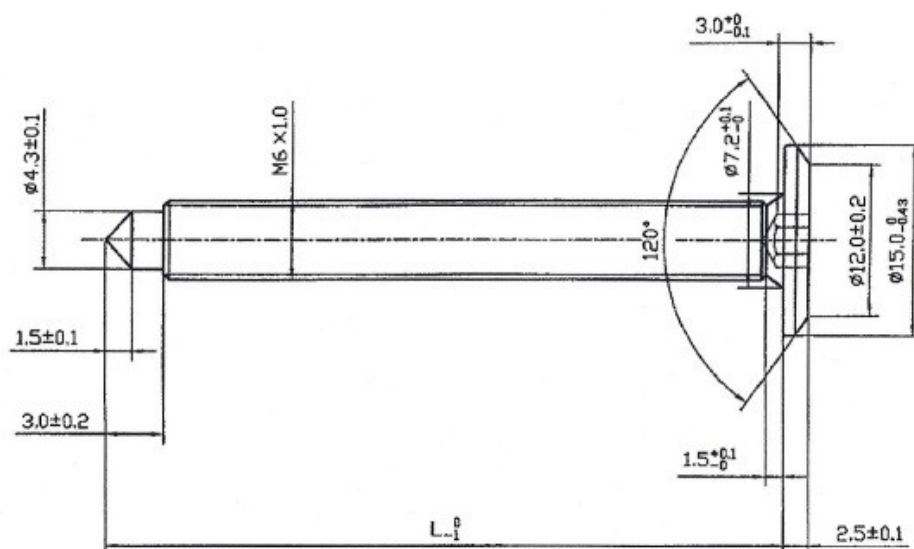

PRODUCT SHEET

Description:

Fifteen Screw, M6x25mm (23+3), SS316, Pointed

Item number:

12.01.625-1

Units	Box	Carton	HS Code	Barcode
Pcs.	500	3000	7318155290	
				5704866020411

Length specification

L ₁
26
31
36
41
46
51
61
71
81
91
101