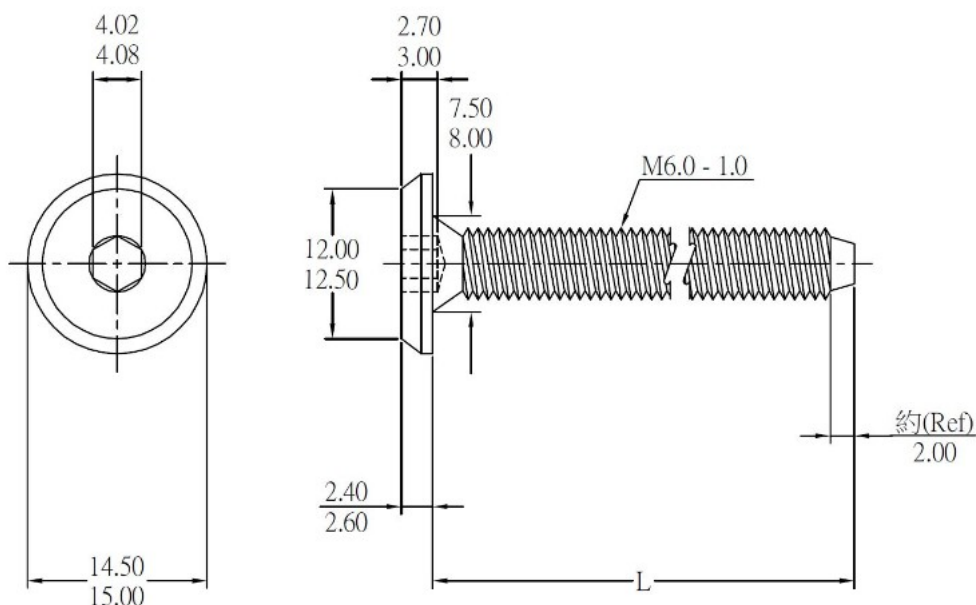

PRODUCT SHEET

Description:

Fifteen Screw, M6x60mm, Solid Brass, Conical

Item number:

12.01.408-0

Units	Box	Carton	HS Code	Barcode
Pcs.	1	1200	7415330000	
				5704866020329

SISO A/S

Mileparken 11
DK-2740 Skovlunde
Denmark
VAT: DK 24786013