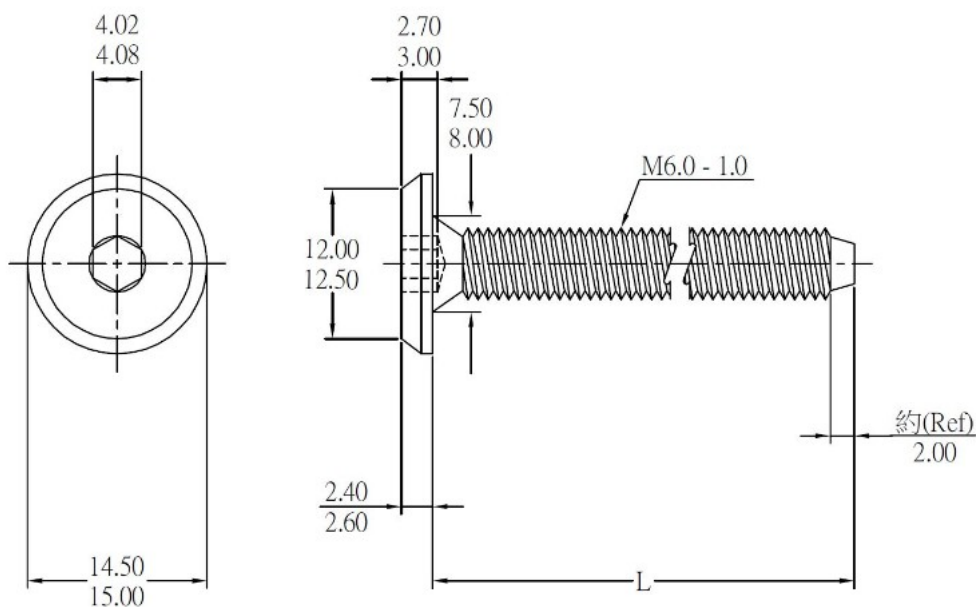

PRODUCT SHEET

Description:

Fifteen Screw, M6x40mm, Solid Brass, Conical

Item number:

12.01.404-0

Units	Box	Carton	HS Code	Barcode
Pcs.	1	2000	7415330000	
				5704866020305

SISO A/S

Mileparken 11
DK-2740 Skovlunde
Denmark
VAT: DK 24786013