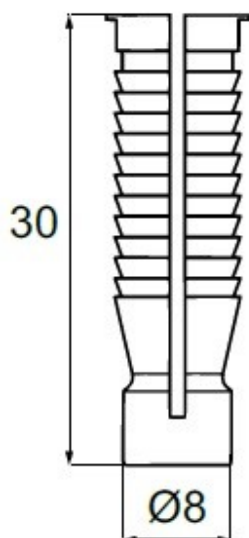

PRODUCT SHEET

Description:

Quick Dowel #5057, Female Dowel $\varnothing 8 \times 30$ mm, Plastic, Black

Item number:

11.16.531-0

Units	Box	Carton	HS Code	Barcode
Pcs.	1	3000	7318290090	 5704866018340

Plastic dowel
for drill hole
 $\varnothing 8$ mm