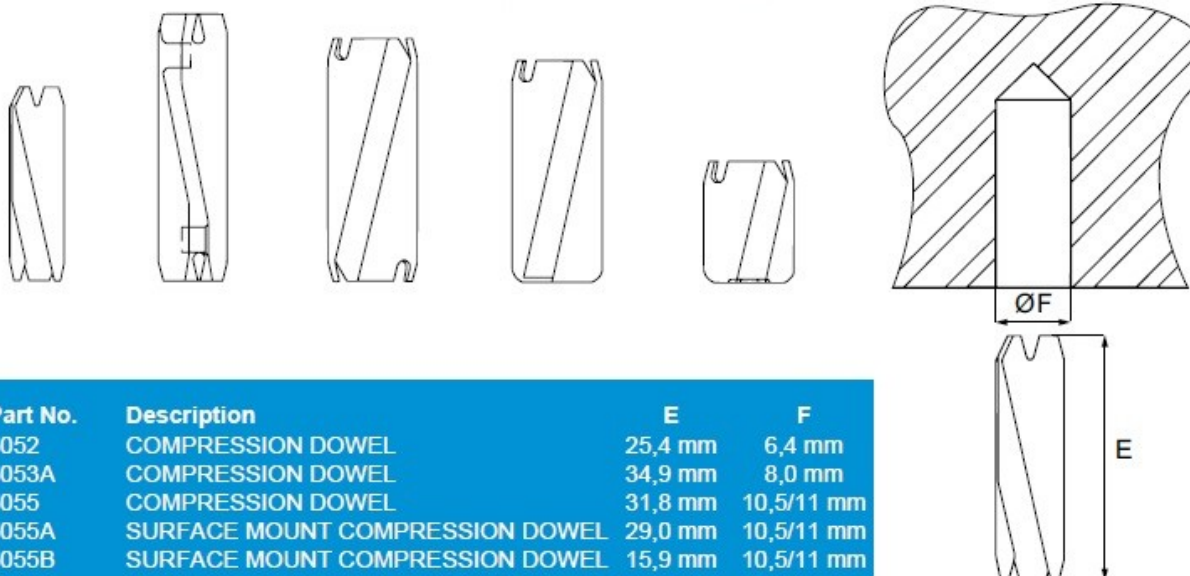

PRODUCT SHEET

Description:

Compression Dowel #5052A "INVISIO", 28mm Length, Bore 6.4mm

Item number:

11.16.170-0

Units	Box	Carton	HS Code	Barcode
Pcs.	1	500	7318290090	
				5704866018005

Part No.	Description	E	F
5052	COMPRESSION DOWEL	25,4 mm	6,4 mm
5053A	COMPRESSION DOWEL	34,9 mm	8,0 mm
5055	COMPRESSION DOWEL	31,8 mm	10,5/11 mm
5055A	SURFACE MOUNT COMPRESSION DOWEL	29,0 mm	10,5/11 mm
5055B	SURFACE MOUNT COMPRESSION DOWEL	15,9 mm	10,5/11 mm