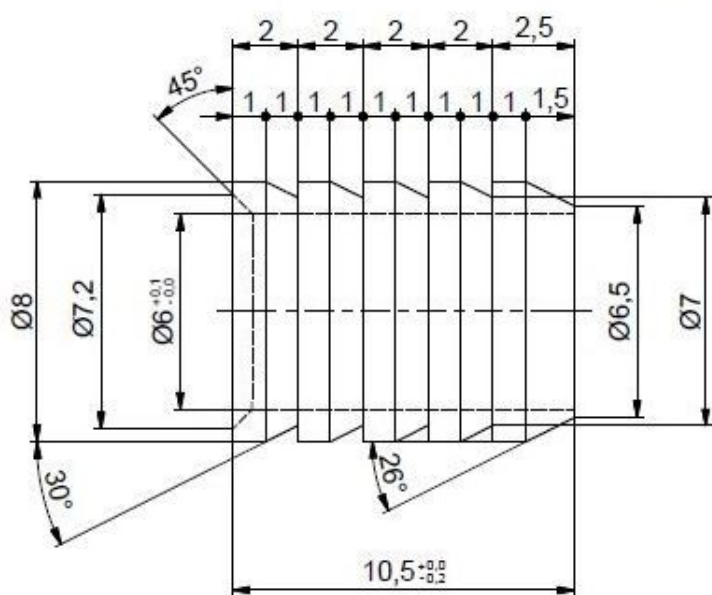

PRODUCT SHEET

Description:

Locating Pin 1140, Brass Natural, $\varnothing 8 \times 10,5 \text{mm}$, Female Part Only

Item number:

11.06.856-1

| Units | Box | Carton | HS Code | Barcode |
|-------|------|--------|------------|--|
| Pcs. | 1000 | 4000 | 7415290000 |  |
| | | | | 5704866501545 |