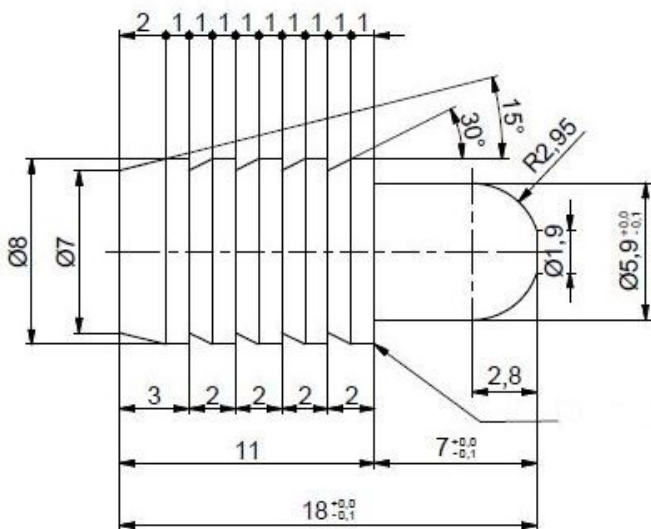

PRODUCT SHEET

Description:

Locating Pin 1140, Brass Natural, $\varnothing 8 \times 11$ mm, Male Part Only

Item number:

11.06.855-1

Units	Box	Carton	HS Code	Barcode
Pcs.	1000	4000	7415290000	
				5704866501538