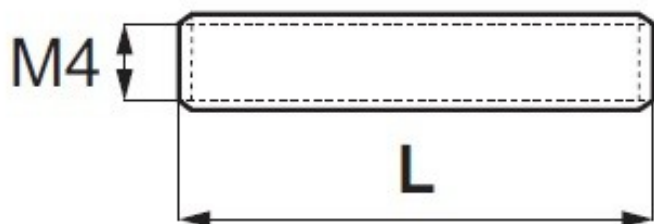

## PRODUCT SHEET

**Description:**

Connecting Tube,  $\varnothing 5 \times 30$ mm, Inner Thread M4, Steel YZP

**Item number:**

11.06.701-0

Units	Box	Carton	HS Code	Barcode
Pcs.	1	4000	7318190090	 5704866014687

L = 15 mm	# 11.06.695
L = 22 mm	# 11.06.700
L = 30 mm	# 11.06.701
L = 50 mm	# 11.06.702