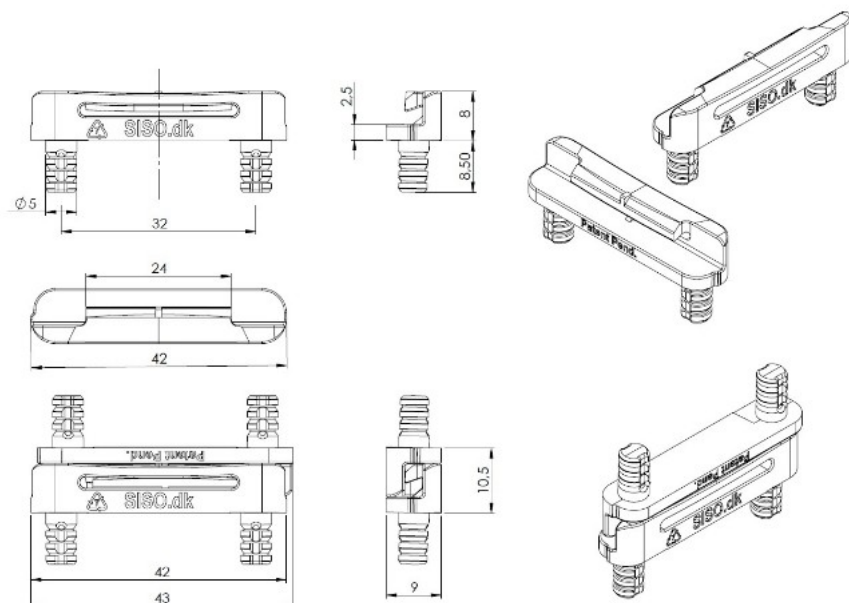

# PRODUCT SHEET

## Description:

Slide-on Connector "Maki", W/ø5x9mm Dowels, cc: 32mm, Grey PC, Universal

## Item number:

11.04.565-0

Units	Box	Carton	HS Code	Barcode
Pcs.	100	5000	3926909790	
				5704866510516