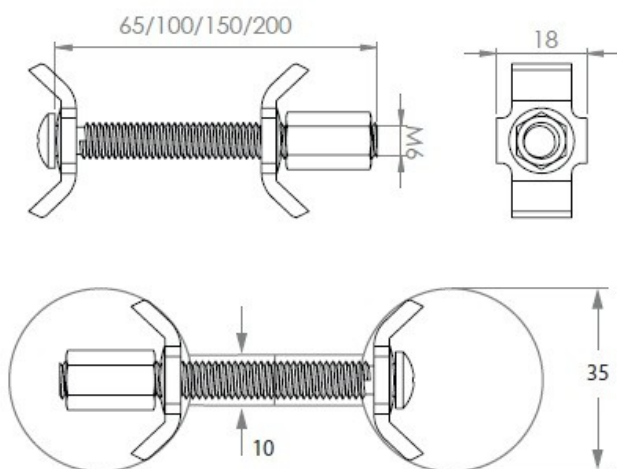

PRODUCT SHEET

Description:

Worktop Connector Bore Hole \varnothing 35mm, Screw M6x200mm, Steel BZP

Item number:

11.04.460-0

Units	Box	Carton	HS Code	Barcode
Set	1	250	7318190090	 5704866013604

SISO A/S

Mileparken 11
DK-2740 Skovlunde
Denmark
VAT: DK 24786013