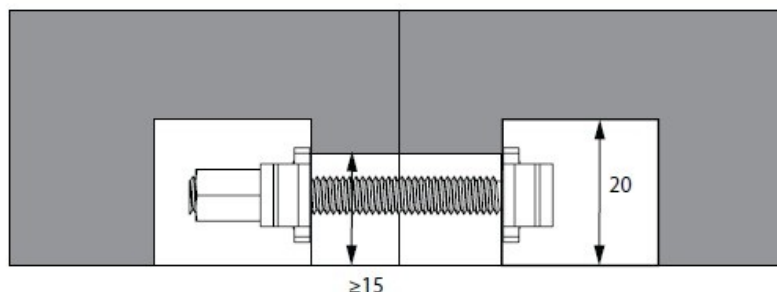

PRODUCT SHEET

Description:

Worktop Connector Bore Hole \varnothing 35mm, Screw M6x200mm, Steel BZP

Item number:

11.04.460-0

Units	Box	Carton	HS Code	Barcode
Set	1	250	7318190090	 5704866013604

SISO A/S

Mileparken 11
DK-2740 Skovlunde
Denmark
VAT: DK 24786013