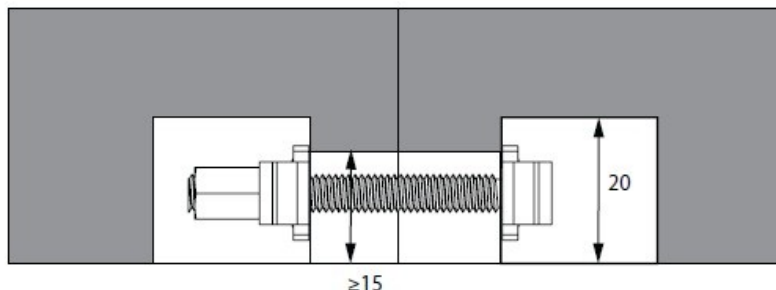

PRODUCT SHEET

Description:

Worktop Connector Bore Hole $\varnothing 35$ mm, Screw M6x150mm, Steel BZP

Item number:

11.04.430-1

Units	Box	Carton	HS Code	Barcode
Set	1	300	7318190090	
				5704866013598

SISO A/S