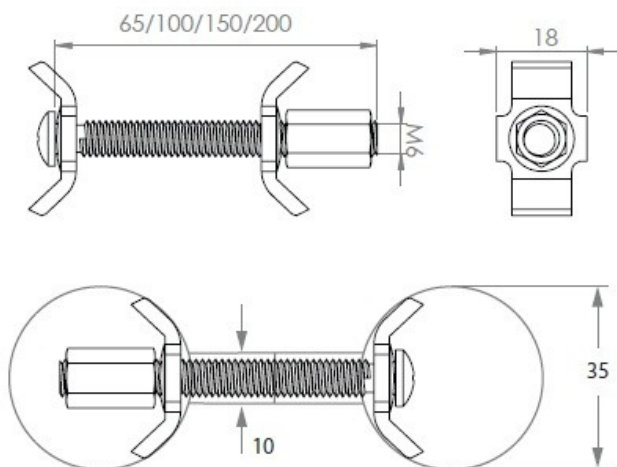

PRODUCT SHEET

Description:

Worktop Connector Bore Hole $\varnothing 35$ mm, Screw M6x150mm, Steel BZP

Item number:

11.04.430-1

Units	Box	Carton	HS Code	Barcode
Set	1	300	7318190090	
				5704866013598

SISO A/S