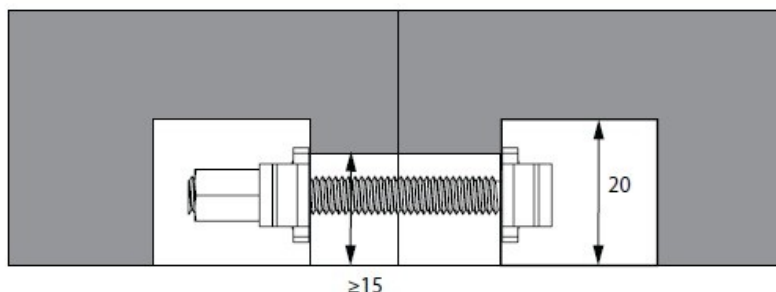

PRODUCT SHEET

Description:

Worktop Connector Bore Hole $\varnothing 35$ mm, Screw M6x100mm, Steel BZP

Item number:

11.04.427-1

Units	Box	Carton	HS Code	Barcode
Set	1	300	7318190090	
				5704866013574

SISO A/S