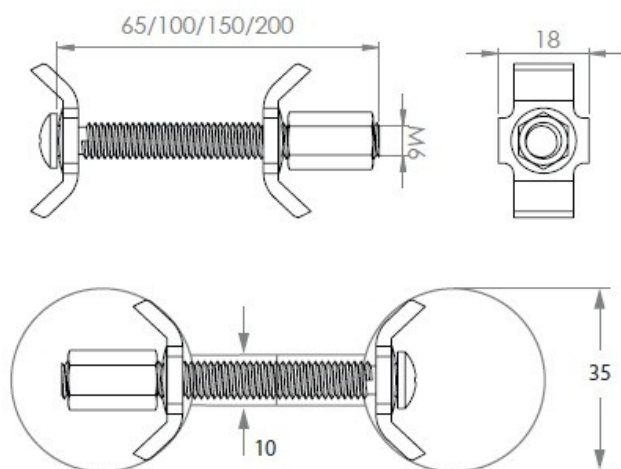

PRODUCT SHEET

Description:

Worktop Connector Bore Hole $\varnothing 35$ mm, Screw M6x100mm, Steel BZP

Item number:

11.04.427-1

Units	Box	Carton	HS Code	Barcode
Set	1	300	7318190090	
				5704866013574

SISO A/S