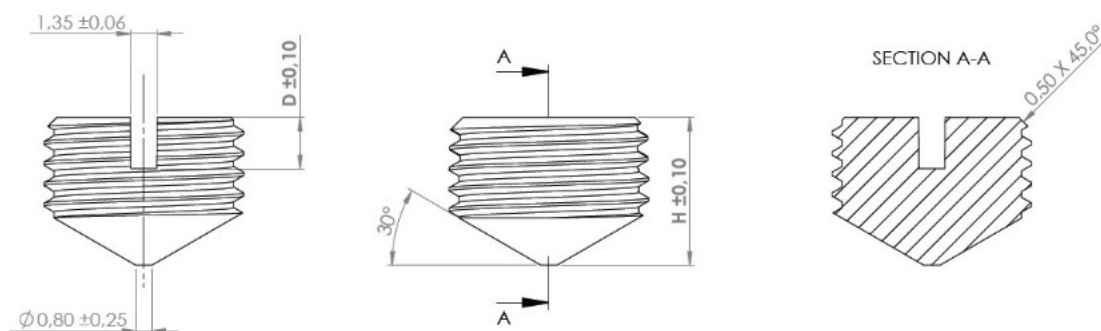

PRODUCT SHEET

Description:

Grub Screw F/KD System S (1514), 10Mb x 7.2mm, W/Slot, BZP

Item number:

11.03.592-0

Units	Box	Carton	HS Code	Barcode
Pcs.	1800	6000	7318149199	
				5704866012461

H in mm.	D in mm.
7,20	2,70