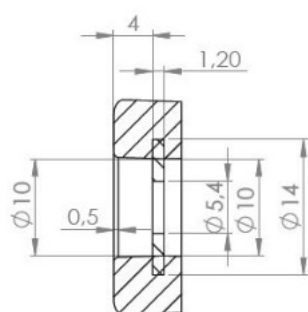

PRODUCT SHEET

Description:

Screw-On Glide "Teflon", Grey PTFT, $\varnothing 22 \times 7$ mm, Screw Hole $\varnothing 5$ mm, Incl. CSK Screw $\varnothing 4 \times 20$ mm

Item number:

10.25.501-0

Units	Box	Carton	HS Code	Barcode
Pcs.	500	6000	3903300000	
				5704866506144