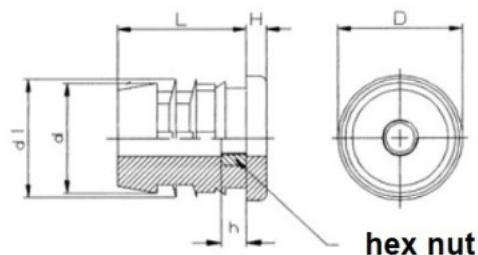

PRODUCT SHEET

Description:

Insert Glide F/Round Tube \varnothing 28x33,5mm,W/M8 Hex Nut, PA, Black

Item number:

10.06.200-0

Units	Box	Carton	HS Code	Barcode
Pcs.	0	100	3908900090	
				5704866007108

Tube outside \varnothing	Thread nut	Head \varnothing	Height	Shaft \varnothing	Ribs \varnothing	Shaft length
		D	H	d	d1	L
28 x 1-1,5	M 8	28,2	5,0	22,7	26,0	33,5