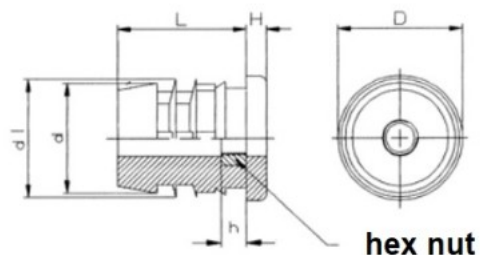

PRODUCT SHEET

Description:

Insert Glide F/Round Tube $\varnothing 25 \times 33,5 \text{mm}$, W/M10 Hex Nut, PA, Black

Item number:

10.06.135-0

Units	Box	Carton	HS Code	Barcode
Pcs.	1	750	3908900090	
				5704866007092

Tube outside \varnothing	Thread nut	Head \varnothing	Height	Shaft \varnothing	Ribs \varnothing	Shaft length
		D	H	d	d1	L
25 x 1-2	M 10	25,0	5,0	20,5	24,0	33,5