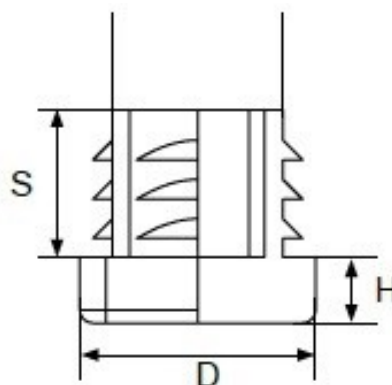

PRODUCT SHEET

Description:

Insert Glide For Square Tubes, 60x60mm, PE, Black

Item number:

10.03.100-0

Units	Box	Carton	HS Code	Barcode
Pcs.	50	500	3901908099	
				5704866007344

Color	D diameter	S shaft	H height
Black	12 x 12 mm	11,6 mm	4,0 mm
Black	16 x 16 mm	12 mm	5,0 mm
Black	18 x 18 mm	11 mm	5,0 mm
Black	20 x 20 mm	12 mm	5,0 mm
White	20 x 20 mm	12 mm	5,0 mm
Black	22 x 22 mm	14 mm	5,0 mm
Black	25 x 25 mm	13,5 mm	5,0 mm
White	25 x 25 mm	13,5 mm	5,0 mm
Black	30 x 30 mm	13,5 mm	5,0 mm
Black	40 x 40 mm	14 mm	5,0 mm
Black	50 x 50 mm	19 mm	5,0 mm
Black	60 x 60 mm	19 mm	5,0 mm