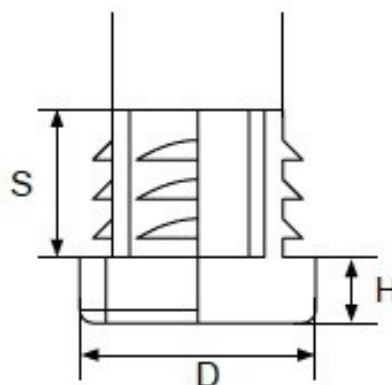

Mål **ALDRIG** indvendigt på røret for at finde den rigtige størrelse  
(**DO NOT** measure the inside diameter of the tube)

Brug tommestok, lineal eller skydelære  
(Use a ruler or caliper to get the most accurate dimensions)

Brug **IKKE** målebånd  
(**DO NOT** use a tape measure)

Color	D diameter	S shaft	H height
Black	12 x 12 mm	11,6 mm	4,0 mm
Black	16 x 16 mm	12 mm	5,0 mm
Black	18 x 18 mm	11 mm	5,0 mm
Black	20 x 20 mm	12 mm	5,0 mm
White	20 x 20 mm	12 mm	5,0 mm
Black	22 x 22 mm	14 mm	5,0 mm
Black	25 x 25 mm	13,5 mm	5,0 mm
White	25 x 25 mm	13,5 mm	5,0 mm
Black	30 x 30 mm	13,5 mm	5,0 mm
Black	40 x 40 mm	14 mm	5,0 mm
Black	50 x 50 mm	19 mm	5,0 mm
Black	60 x 60 mm	19 mm	5,0 mm