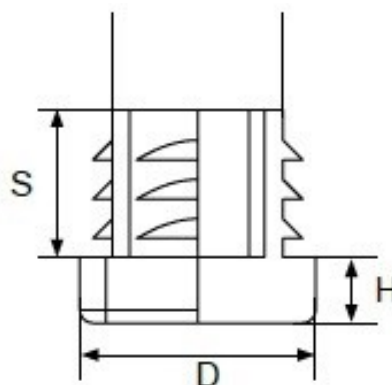

### Description:

Insert Glide For Square Tubes, 30x30mm, PE, Black

### Item number:

10.03.070-0

Units	Box	Carton	HS Code	Barcode
Pcs.	500	2000	3901908099	
				5704866007313

Color	D diameter	S shaft	H height
Black	12 x 12 mm	11,6 mm	4,0 mm
Black	16 x 16 mm	12 mm	5,0 mm
Black	18 x 18 mm	11 mm	5,0 mm
Black	20 x 20 mm	12 mm	5,0 mm
White	20 x 20 mm	12 mm	5,0 mm
Black	22 x 22 mm	14 mm	5,0 mm
Black	25 x 25 mm	13,5 mm	5,0 mm
White	25 x 25 mm	13,5 mm	5,0 mm
Black	30 x 30 mm	13,5 mm	5,0 mm
Black	40 x 40 mm	14 mm	5,0 mm
Black	50 x 50 mm	19 mm	5,0 mm
Black	60 x 60 mm	19 mm	5,0 mm