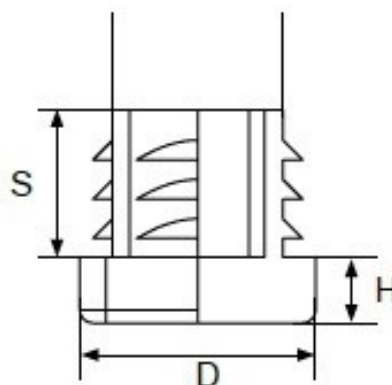

PRODUCT SHEET

Description:

Insert Glide For Square Tubes, 25x25mm, PE, Black

Item number:

10.03.060-0

Units	Box	Carton	HS Code	Barcode
Pcs.	500	2500	3901908099	 5704866007290

Color	D diameter	S shaft	H height
Black	12 x 12 mm	11,6 mm	4,0 mm
Black	16 x 16 mm	12 mm	5,0 mm
Black	18 x 18 mm	11 mm	5,0 mm
Black	20 x 20 mm	12 mm	5,0 mm
White	20 x 20 mm	12 mm	5,0 mm
Black	22 x 22 mm	14 mm	5,0 mm
Black	25 x 25 mm	13,5 mm	5,0 mm
White	25 x 25 mm	13,5 mm	5,0 mm
Black	30 x 30 mm	13,5 mm	5,0 mm
Black	40 x 40 mm	14 mm	5,0 mm
Black	50 x 50 mm	19 mm	5,0 mm
Black	60 x 60 mm	19 mm	5,0 mm